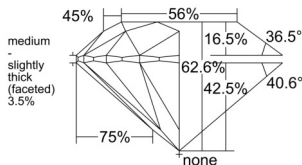

GIA®

FACSIMILE

GIA REPORT 2537479886

Verify this report at GIA.edu

GIA NATURAL DIAMOND DOSSIER®

September 19, 2025
GIA Report Number 2537479886
Shape and Cutting Style ..... Round Brilliant
Measurements ..... 5.24 - 5.26 x 3.29 mm

GRADING RESULTS

Carat Weight ..... 0.56 carat
Color Grade ..... D
Clarity Grade VVS2
Cut Grade ..... Excellent

ADDITIONAL GRADING INFORMATION

Polish ..... Excellent
Symmetry ..... Excellent
Fluorescence ..... Strong Blue
Clarity Characteristics ..... Cloud, Pinpoint
Inscription(s): GIA 2537479886

PROPORTIONS

Profile to actual proportions

GRADING SCALES

GIA COLOR SCALE	GIA CLARITY SCALE	GIA CUT SCALE	
D	FLAWLESS	EXCELLENT	
E	INTERNALLY FLAWLESS		
F		VVS₁	VERY GOOD
G	VVS₂		
H	VS₁	GOOD	
I	VS₂		
J	SI₁	FAIR	
K	SI₂		
L	I₁	POOR	
M	I₂		
N	I₃		
O			
P			
Q			
R			
S			
T			
U			
V			
W			
X			
Y			
Z