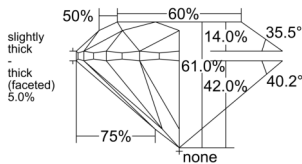

GIA®

FACSIMILE

GIA REPORT 6532326261

Verify this report at GIA.edu

GIA NATURAL DIAMOND DOSSIER®

September 08, 2025
GIA Report Number 6532326261
Shape and Cutting Style ..... Round Brilliant
Measurements ..... 4.69 - 4.70 x 2.87 mm

GRADING RESULTS

Carat Weight ..... 0.40 carat
Color Grade ..... D
Clarity Grade VVS1
Cut Grade ..... Very Good

ADDITIONAL GRADING INFORMATION

Polish ..... Excellent
Symmetry ..... Excellent
Fluorescence ..... Faint
Clarity Characteristics ..... Pinpoint
Inscription(s): GIA 6532326261

PROPORTIONS

Profile to actual proportions