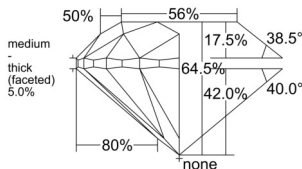

GIA®

FACSIMILE

GIA REPORT 2528944273

Verify this report at GIA.edu

GIA NATURAL DIAMOND DOSSIER®

July 28, 2025
GIA Report Number 2528944273
Shape and Cutting Style ..... Round Brilliant
Measurements ..... 4.90 - 4.97 x 3.18 mm

GRADING RESULTS

Carat Weight ..... 0.50 carat
Color Grade ..... D
Clarity Grade VS1
Cut Grade ..... Very Good

ADDITIONAL GRADING INFORMATION

Polish ..... Excellent
Symmetry ..... Very Good
Fluorescence ..... Faint
Clarity Characteristics ..... Crystal, Pinpoint
Inscription(s): GIA 2528944273

PROPORTIONS

GRADING SCALES

GIA COLOR SCALE

COLORLESS	D
	E
	F
	G
	H
	I
	J
NEAR COLORLESS	K
	L
FAIN	M
	N
	O
	P
VERY LIGHT	Q
	R
	S
	T
	U
	V
	W
	X
	Y
LIGHT	Z

GIA CLARITY SCALE

FLAWLESS	VERY VERY SLIGHTLY INCLUDED	VS₁	VS₂	VS₁	SI₁	SI₂	I₁	I₂	I₃	
										FLAWLESS
INTERNALLY FLAWLESS	VERY SLIGHTLY INCLUDED									

GIA CUT SCALE

EXCELLENT
VERY GOOD
GOOD
FAIR
POOR