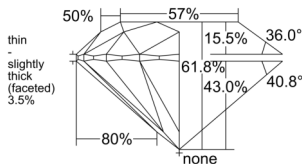

GIA®

FACSIMILE

GIA REPORT 1529356438

Verify this report at GIA.edu

GIA NATURAL DIAMOND DOSSIER®

June 04, 2025
GIA Report Number 1529356438
Shape and Cutting Style ..... Round Brilliant
Measurements ..... 4.67 - 4.68 x 2.89 mm

GRADING RESULTS

Carat Weight ..... 0.39 carat
Color Grade ..... D
Clarity Grade VVS1
Cut Grade ..... Excellent

ADDITIONAL GRADING INFORMATION

Polish ..... Excellent
Symmetry ..... Excellent
Fluorescence ..... Medium Blue
Clarity Characteristics ..... Pinpoint
Inscription(s): GIA 1529356438

PROPORTIONS

GRADING SCALES

GIA COLOR SCALE	GIA CLARITY SCALE	GIA CUT SCALE
COLOURLESS	FLAWLESS	EXCELLENT
D	INTERNALLY FLAWLESS	
E	VVS₁	VERY GOOD
F		
G	VS₁	GOOD
H		
I	SI₁	FAIR
J		
K	I₁	POOR
L		
M	I₂	
N		
O	I₃	
P		
Q		
R		
S		
T		
U		
V		
W		
X		
Y		
Z