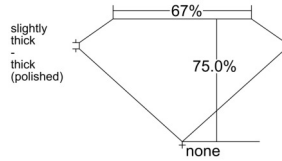

GIA®

FACSIMILE

GIA REPORT 6512546336

Verify this report at GIA.edu

GIA NATURAL DIAMOND DOSSIER®

March 03, 2025
GIA Report Number 6512546336
Shape and Cutting Style ..... **Square Modified Brilliant**
Measurements ..... 4.66 x 4.51 x 3.38 mm

GRADING RESULTS

Carat Weight ..... 0.61 carat
Color Grade ..... F
Clarity Grade VS1

ADDITIONAL GRADING INFORMATION

Polish ..... Excellent
Symmetry ..... Very Good
Fluorescence ..... None
Clarity Characteristics..... **Crystal, Feather, Needle, Cloud**
Inspection(s): GIA 6512546336

PROPORTIONS

Profile not to actual proportions

GRADING SCALES

GIA COLOR SCALE		GIA CLARITY SCALE			
COLORLESS	D	VERY VERY SLIGHTLY INCLUDED	FLAWLESS		
	E		INTERNALLY FLAWLESS		
	F	VERY SLIGHTLY INCLUDED	VS₁		
	G		VS₂		
	H		VS₁		
	NEAR COLORLESS	I	SLIGHTLY INCLUDED	VS₂	
		J		SI₁	
		FAINT	K	INCLUDED	SI₂
			L		I₁
			M		I₂
VERT LIGHT	N	LIGHT	I₃		
	O				
	P				
	Q				
	R