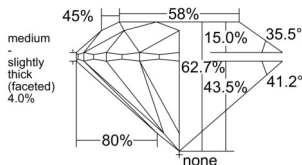

GIA®

FACSIMILE

GIA REPORT 1515109751

Verify this report at GIA.edu

GIA NATURAL DIAMOND DOSSIER®

December 31, 2024
GIA Report Number 1515109751
Shape and Cutting Style ..... Round Brilliant
Measurements ..... 5.05 - 5.09 x 3.18 mm

GRADING RESULTS

Carat Weight ..... 0.51 carat
Color Grade L
Clarity Grade VS1
Cut Grade ..... Excellent

ADDITIONAL GRADING INFORMATION

Polish ..... Excellent
Symmetry ..... Excellent
Fluorescence ..... None
Clarity Characteristics ..... Crystal, Needle, Pinpoint
Inscription(s): GIA 1515109751

PROPORTIONS

Profile to actual proportions