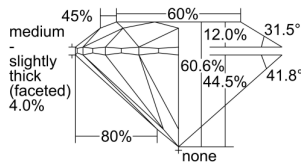

GIA®

FACSIMILE

GIA REPORT 7501033541

Verify this report at GIA.edu

GIA NATURAL DIAMOND DOSSIER®

July 29, 2024
GIA Report Number 7501033541
Shape and Cutting Style ..... Round Brilliant
Measurements ..... 5.44 - 5.49 x 3.31 mm

GRADING RESULTS

Carat Weight ..... 0.60 carat
Color Grade ..... G
Clarity Grade VVS1
Cut Grade ..... Excellent

ADDITIONAL GRADING INFORMATION

Polish ..... Excellent
Symmetry ..... Excellent
Fluorescence ..... Strong Blue
Clarity Characteristics ..... Pinpoint, Feather
Inscription(s): GIA 7501033541

PROPORTIONS

Profile to actual proportions

GRADING SCALES

GIA COLOR SCALE	GIA CLARITY SCALE	GIA CUT SCALE
COLOURLESS	FLAWLESS	EXCELLENT
D	FLAWLESS	
E	INTERNALLY FLAWLESS	VERY GOOD
F	VVS₁	
G	VVS₂	GOOD
H	VS₁	
I	VS₂	FAIR
J	SI₁	
K	SI₂	POOR
L	I₁	
M	I₂	
N	I₃	
O		
P		
Q		
R		
S		
T		
U		
V		
W		
X		
Y		
Z