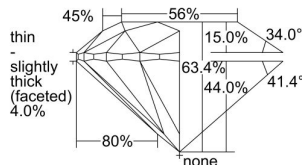

GIA®

FACSIMILE

GIA REPORT

7496926521

Verify this report at GIA.edu

GIA NATURAL DIAMOND DOSSIER®

July 15, 2024
GIA Report Number 7496926521
Shape and Cutting Style ..... Round Brilliant
Measurements ..... 5.32 - 5.39 x 3.39 mm

GRADING RESULTS

Carat Weight ..... 0.60 carat
Color Grade ..... J
Clarity Grade VS2
Cut Grade ..... Excellent

ADDITIONAL GRADING INFORMATION

Polish ..... Excellent
Symmetry ..... Very Good
Fluorescence ..... Medium Blue
Clarity Characteristics..... Crystal, Indented Natural, Cloud
Inscription(s): GIA 7496926521

PROPORTIONS

Profile to actual proportions

GRADING SCALES

GIA COLOR SCALE

COLORED	D
	E
	F
	G
	H
	I
	J
NEAR COLORLESS	K
	L
	M
	N
	O
	P
	Q
	R
	S
	T
	U
	V
	W
	X
	Y
	Z

GIA CLARITY SCALE

FLAWLESS	VERY VERY SLIGHTLY INCLUDED	VVS₁	VVS₂	VS₁	VS₂	SLIGHTLY INCLUDED	SI₁	SI₂	I₁	I₂	I₃	
												INTERNALLY FLAWLESS

GIA CUT SCALE

EXCELLENT
VERY GOOD
GOOD
FAIR
POOR