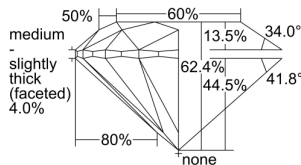

GIA®

FACSIMILE

GIA REPORT 6492658216

Verify this report at GIA.edu

GIA NATURAL DIAMOND DOSSIER®

June 14, 2024
GIA Report Number 6492658216
Shape and Cutting Style ..... Round Brilliant
Measurements ..... 4.68 - 4.72 x 2.93 mm

GRADING RESULTS

Carat Weight ..... 0.40 carat
Color Grade ..... J
Clarity Grade VS1
Cut Grade ..... Excellent

ADDITIONAL GRADING INFORMATION

Polish ..... Excellent
Symmetry ..... Excellent
Fluorescence ..... None
Clarity Characteristics ..... Cloud, Pinpoint
Inscription(s): GIA 6492658216

PROPORTIONS

Profile to actual proportions

GRADING SCALES

GIA COLOR SCALE	GIA CLARITY SCALE	GIA CUT SCALE
D	FLAWLESS	EXCELLENT
E	FLAWLESS	
F	INTERNALLY FLAWLESS	VERY GOOD
G	FLAWLESS	
H	VVS₁	GOOD
I	VVS₂	
J	VS₁	FAIR
K	VS₂	
L	SI₁	POOR
M	SI₂	
N	I₁	
O	I₂	
P	I₃	
Q		
R		
S		
T		
U		
V		
W		
X		
Y		
Z