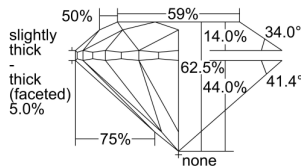

GIA®

FACSIMILE

GIA NATURAL DIAMOND DOSSIER®

June 05, 2024
GIA Report Number 5496578711
Shape and Cutting Style ..... Round Brilliant
Measurements ..... 4.23 - 4.27 x 2.65 mm

GRADING RESULTS

Carat Weight ..... 0.30 carat
Color Grade ..... F
Clarity Grade S11
Cut Grade ..... Very Good

ADDITIONAL GRADING INFORMATION

Polish ..... Excellent
Symmetry ..... Very Good
Fluorescence ..... None
Clarity Characteristics..... Crystal, Cloud, Feather
Inscription(s): GIA 5496578711

GIA REPORT 5496578711

Verify this report at GIA.edu

PROPORTIONS

Profile to actual proportions