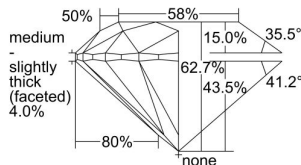

GIA®

FACSIMILE

GIA REPORT

2497606234

Verify this report at GIA.edu

GIA NATURAL DIAMOND DOSSIER®

June 07, 2024
GIA Report Number **2497606234**
Shape and Cutting Style ..... **Round Brilliant**
Measurements ..... **5.34 - 5.39 x 3.36 mm**

GRADING RESULTS

Carat Weight ..... **0.60 carat**
Color Grade ..... **E**
Clarity Grade **VS2**
Cut Grade ..... **Excellent**

ADDITIONAL GRADING INFORMATION

Polish ..... **Excellent**
Symmetry ..... **Excellent**
Fluorescence ..... **Faint**
Clarity Characteristics ..... **Cloud, Feather**
Inscription(s): **GIA 2497606234**

PROPORTIONS

Profile to actual proportions

GRADING SCALES

GIA COLOR SCALE	GIA CLARITY SCALE	GIA CUT SCALE	
D	FLAWLESS	EXCELLENT	
E	INTERNALLY FLAWLESS		
F		VVS₁	VERY GOOD
G	VVS₂		
H	VS₁	GOOD	
I	VS₂		
J	SI₁	FAIR	
K	SI₂		
L	I₁	POOR	
M			
N			
O	I₂		
P			
Q	I₃		
R			
S			
T			
U			
V			
W			
X			
Y			
Z