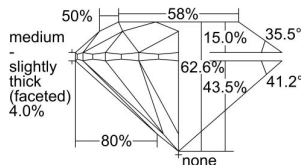

GIA®

FACSIMILE

GIA REPORT 2494549588

Verify this report at GIA.edu

GIA NATURAL DIAMOND DOSSIER®

June 03, 2024
GIA Report Number 2494549588
Shape and Cutting Style ..... Round Brilliant
Measurements ..... 5.19 - 5.23 x 3.26 mm

GRADING RESULTS

Carat Weight ..... 0.54 carat
Color Grade ..... E
Clarity Grade S11
Cut Grade ..... Excellent

ADDITIONAL GRADING INFORMATION

Polish ..... Excellent
Symmetry ..... Excellent
Fluorescence ..... None
Clarity Characteristics ..... Cloud, Crystal
Inscription(s): GIA 2494549588

PROPORTIONS

Profile to actual proportions

GRADING SCALES

GIA COLOR SCALE	GIA CLARITY SCALE	GIA CUT SCALE	
D	FLAWLESS	EXCELLENT	
E	INTERNALLY FLAWLESS		
F		VVS₁	VERY GOOD
G	VVS₂		
H	VS₁	GOOD	
I	VS₂		
J	S1₁	FAIR	
K	S1₂		
L	I₁	POOR	
M	I₂		
N	I₃		
O			
P			
Q			
R			
S			
T			
U			
V			
W			
X			
Y			
Z