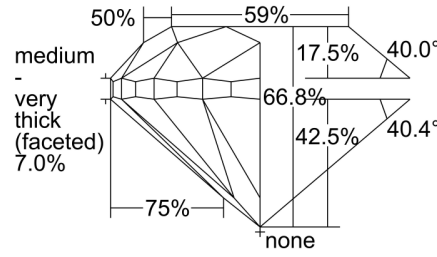

GIA NATURAL DIAMOND GRADING REPORT

April 28, 2023  
 GIA Report Number ..... 2466447198  
 Shape and Cutting Style ..... Round Brilliant  
 Measurements ..... 6.03 - 6.10 x 4.05 mm

GRADING RESULTS

Carat Weight ..... 1.00 carat  
 Color Grade ..... K  
 Clarity Grade ..... VS1  
 Cut Grade ..... Good

ADDITIONAL GRADING INFORMATION

Polish ..... Excellent  
 Symmetry ..... Good  
 Fluorescence ..... None  
 Inscription(s): GIA 2466447198

PROPORTIONS

Profile to actual proportions

CLARITY CHARACTERISTICS

KEY TO SYMBOLS\*

- Crystal
- Pinpoint
- ^ Extra Facet

\* Red symbols denote internal characteristics (inclusions). Green or black symbols denote external characteristics (blemishes). Diagram is an approximate representation of the diamond, and symbols shown indicate type, position, and approximate size of clarity characteristics. All clarity characteristics may not be shown. Details of finish are not shown.