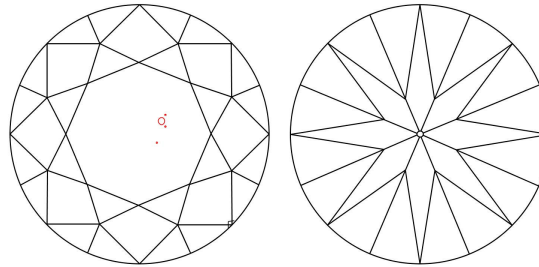

GIA NATURAL DIAMOND GRADING REPORT

April 28, 2023  
 GIA Report Number ..... 2466447198  
 Shape and Cutting Style ..... Round Brilliant  
 Measurements ..... 6.03 - 6.10 x 4.05 mm

GRADING RESULTS

Carat Weight ..... 1.00 carat  
 Color Grade ..... K  
 Clarity Grade ..... VS1  
 Cut Grade ..... Good

ADDITIONAL GRADING INFORMATION

Polish ..... Excellent  
 Symmetry ..... Good  
 Fluorescence ..... None  
 Inscription(s): GIA 2466447198

PROPORTIONS

Profile to actual proportions

CLARITY CHARACTERISTICS

KEY TO SYMBOLS\*

- Crystal
- Pinpoint
- ^ Extra Facet

\* Red symbols denote internal characteristics (inclusions). Green or black symbols denote external characteristics (blemishes). Diagram is an approximate representation of the diamond, and symbols shown indicate type, position, and approximate size of clarity characteristics. All clarity characteristics may not be shown. Details of finish are not shown.