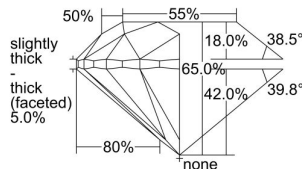

GIA®

FACSIMILE

GIA REPORT

1373186576

Verify this report at GIA.edu

GIA NATURAL DIAMOND DOSSIER®

January 09, 2021
GIA Report Number 1373186576
Shape and Cutting Style ..... Round Brilliant
Measurements ..... 4.85 - 4.97 x 3.19 mm

GRADING RESULTS

Carat Weight ..... 0.50 carat
Color Grade ..... F
Clarity Grade VS1
Cut Grade ..... Very Good

ADDITIONAL GRADING INFORMATION

Polish ..... Excellent
Symmetry ..... Good
Fluorescence ..... None
Clarity Characteristics..... Crystal, Feather, Cloud, Pinpoint
Inscription(s): GIA 1373186576

PROPORTIONS

Profile to actual proportions

GRADING SCALES

GIA COLOR SCALE

COLORLESS	D
	E
	F
	G
	H
	I
	J
NEAR COLORLESS	K
	L
Faint	M
	N
	O
	P
Very Light	Q
	R
	S
	T
	U
	V
Light	W
	X
	Y
	Z

GIA CLARITY SCALE

FLAWLESS	VERY VERY SLIGHTLY INCLUDED	VS₁	VS₂	SLIGHTLY INCLUDED	SI₁	SI₂	I₁	I₂	I₃		
										VERY SLIGHTLY INCLUDED	INTERNAL FLAWLESS

GIA CUT SCALE

EXCELLENT
VERY GOOD
GOOD
FAIR
POOR